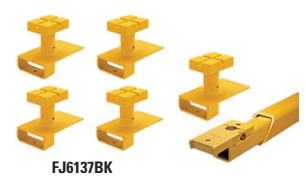

FJ6105BK / Adapter kit with storage. Includes (2) FJ696, (2) FJ6101, (4) FJ697, (4) FJ698 adapters plus 2 piece column or wall mounted adapter rack part #FJ6108

FJ6117BK / Adapter kit with storage. Includes (4) FJ7858, (4) FJ697, (4) FJ698 adapters plus 2 piece column or wall mounted adapter rack part #FJ6108

3-STAGE
FA FLIP UP
ADAPTER FOR
STANDARD
3-STAGE
ARMS

FJ6195YL

FJ6115BK
FJ6212KITYL

FJ6133BK

FJ6137BK

POLYMER EXTENSIONS FOR
3-STAGE FA FLIP UP ADAPTERS

FJ6138BK

FJ6190YL

FJ6139BK

FJ6259KIT

FJ6100BK
FJ6104BK
FJ6105BK
FJ6117BK

STANDARD 3-STAGE ARM **ADAPTERS / ACCESSORIES / 2 Post Lifts / InGround Lifts / 2" DIAMETER HOLE**

FJ6197 / Frame engaging TA adapter kit, Includes four (4) FJ6214 for standard 3-stage arms, 3,000 lbs. capacity each