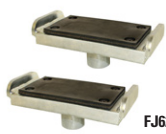

TRIO® ARM **ADAPTERS / ACCESSORIES / 2 Post Lifts / Inground Lifts / 1.5" DIAMETER HOLE**

FJ6257KIT / Frame engaging TA Adapter (2) for 2019 Chevy Silverado and GMC Sierra 1500 Trucks, **SPO10/SPOA10-RA/TA with Trio Arms, SPO12/10-400 Series, SL210-RA/TA, SL212/500-800/1100 Series**

FJ6244 / TESLA vehicle-specific padded poly adapter assembly (1) for **SPOA10-RA with 3-stage TRIO arms**

T100271 / Stackable adapter extensions for TRIO arms. Includes four (4) T130660 (3.5" tall extension) and four (4) T130661 (5" tall extension) and (2) T130683 rack kit with mounting hardware

T100272 / Round padded poly RA adapter kit for 3-stage TRIO arms. Includes four (4) FJ6219 adapters

T100273 / Frame-engaging TA truck adapter kit for 3-stage TRIO arms. Includes four (4) T110564 adapters

T100274 / Flip-up FA adapter kit for 3-stage TRIO arms (except SL212). Includes components for four (4) arms / Other adapter extensions noted below (2-stage arms) will work with this FA kit

FJ6247KIT / MERCEDES G WAGON vehicle-specific polymer adapter kit for TRIO arms, Includes four (4) FJ6247Y adapters