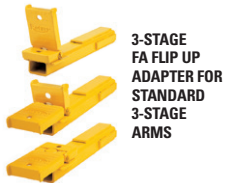

FJ6138BK / FA flip up 1/2" extended height polymer adapter kit w/rack. Includes a set of four (4) FJ697 adapters and 2 piece column or wall mounted adapter rack FJ6142

FJ6190YL / FA flip up 1" extended height polymer adapter kit w/rack. Includes a set of four (4) FJ6189 adapters and 2 piece column or wall mounted adapter rack FJ6142

FJ6139BK / FA flip up 2.5" extended height polymer adapter kit w/rack. Includes a set of four (4) FJ698 adapters and 2 piece column or wall mounted adapter rack FJ6142

FJ6259KIT / FA flip up adapter extension kit for 2019 Chevy Silverado and GMC Sierra 1500 Trucks, Includes (2) wide front adapters and (2) standard width rear adapters, **SPO10/SPOA10-FA, SL210-FA lifts**

FJ6100BK / Adapter kit with storage rack. Includes (4) FJ696, (4) FJ697, (4) FJ698 adapters plus 2 piece column or wall mounted adapter rack part #FJ6108

FJ6104BK / Adapter kit with storage rack. Includes (4) FJ6101, (4) FJ697, (4) FJ698 adapters plus 2 piece column or wall mounted adapter rack part part #FJ6108

FJ6105BK / Adapter kit with storage. Includes (2) FJ696, (2) FJ6101, (4) FJ697, (4) FJ698 adapters plus 2 piece column or wall mounted adapter rack part #FJ6108

FJ6117BK / Adapter kit with storage. Includes (4) FJ7858, (4) FJ697, (4) FJ698 adapters plus 2 piece column or wall mounted adapter rack part #FJ6108