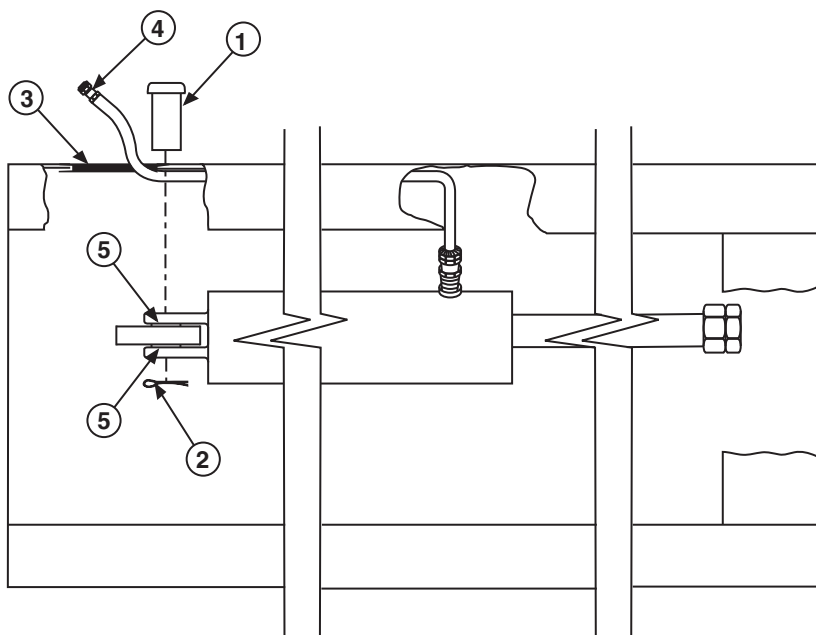

INTERNAL AIRLINE PARTS		
ITEM NO.	DESCRIPTION	PART NO.
1	Front Recoil Hose	FC147-14
2	Male Elbow	FC147-7
3	Female Bulkhead	FC147-1
4	3/8" Tubing (40ft roll)	FA2230-15
5	Male Run Tee	FC147-3
6	Male Branch Tee	FC147-5
7	Rear Recoil Hose	S130160
8	1/4" Hex Plug	40639

RETAINER CABLE DETAIL		
ITEM NO.	DESCRIPTION	PART NO.
		L MODEL
1	Guide Pin	H4P-3007
2	M6 x 10mm Cross Recess Pan Head Screw	B23-6x10
3	Ø8mm Star Washer	B49-8
4	M8 Hex Nut	B30-8
5	Front Airline Retainer Cable	S110464Y
	Rear Airline Retainer Cable	S110463Y
6	Recoil Hose	-

SHEAVE DETAIL		
ITEM NO.	DESCRIPTION	PART NO.
1	Sheave	FC5977Y
2	Plastic Bearing	S130246Y
3	M10 x 16 Hex Head Cap Screw	B10-10 x 16
4	Sheave Pin	FC5983Y
5	Lock Plate	H4P-1020
6	CF Runway Sheave Spacer	S130288Y
7	Washer	B40-10