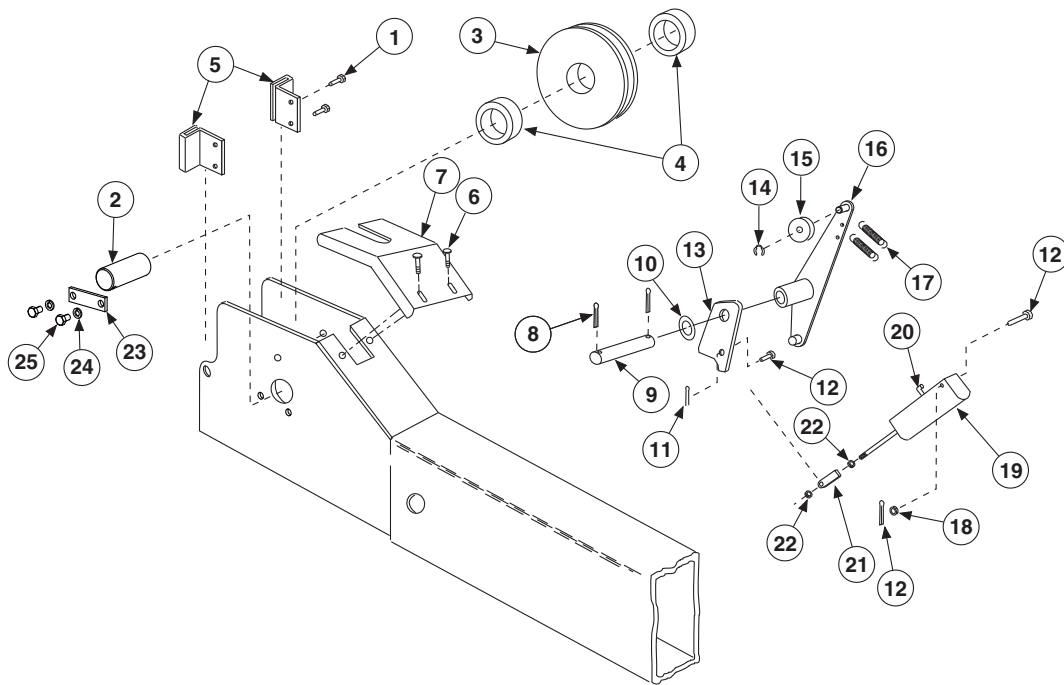

Four Post Surface Mounted Lift
Capacity 14,000 lbs. (6,350 kg.)
(7,000 lbs. (3,175 kg.) per axle)

ITEM	DESCRIPTION	PART NO.	CR14EL
1	R.H. Runway Assembly	S121225Y	S121136Y
2	L.H. Runway Assembly (Includes cylinder, cables and sheaves)	S110430Y	S110404Y
3	M12 x 30 Flg. Whiz-Lock HHCS	B18-12 x 30	
4	5/8" Anchor Bolt	FJ7386	
5	Wheel Stop	FC342Y	
6	M5 x 40 Lg. Cotter Pin	B52-5 x 40	
7	Hinge Pin	FC5989Y	
8	Ramp Chock Assembly	S110441Y	S110405Y
9	Ramp Chock Weld	S110440Y	S121148Y
9a	Extended Ramp	S121300Y	S121300Y
10	Chock Slide	FC626Y	
11	M5 x 20mm Hex Bolt	B23-5 x 20	
12	M5 Hex Flange Lock Nut	B391-5	
13	Wheel Chock	H4P-R3100	
14	Rolling Jack (Not Shown)	RRJ70G	
15	Hydraulic Cylinder	YG18-9100G3	S130243Y
16	Cable Pull Bar	S121162Y	
17	Cable Retainer	S120068Y	
18	M30 x 1.5 Hex Head Nut	B30-30	
19	Front Yoke Weldment	S121125Y	

YOKE END DETAIL			YOKE END DETAIL		
ITEM	DESCRIPTION	PART NO.	ITEM	DESCRIPTION	PART NO.
1	M8 x 12 Cross Recessed Countersunk Screw	B24-8 x 12	14	M9 Snap Ring	B60-9
2	Sheave Pin	FC5981-1Y	15	Slack Cable Roller	FC553-21Y
3	Sheave	FC5977Y	16	Kicker	S121272Y
4	Yoke Sheave Spacer	S130286Y	17	Extension Spring	FC522-25Y
5	Slider	FC622Y	18	M6 Flat Washer	B41-6
6	Nylon Tree Rivet	460440	19	Air Cylinder	S130061
7	Guard	FC5985Y	20	Elbow	FC5224-39
8	Cotter Pin, 4 x 40	B52-4 x 40	21	Clevis	FC5993Y
9	Latch Shaft	FC5901-7Y	22	1/4" -28NF Hex Nut	40622
10	M20 Washer	B41-20	23	Lock Plate	H4P-3006
11	2 x 20 Hairpin Cotter Pin	B52-2 x 20	24	M10 Lock Washer	B40 x 10
12	Clevis Pin	S130287Y	25	M16 Hex Head Cap Screw	B10-10 x 16
13	Latch	FC5986Y			