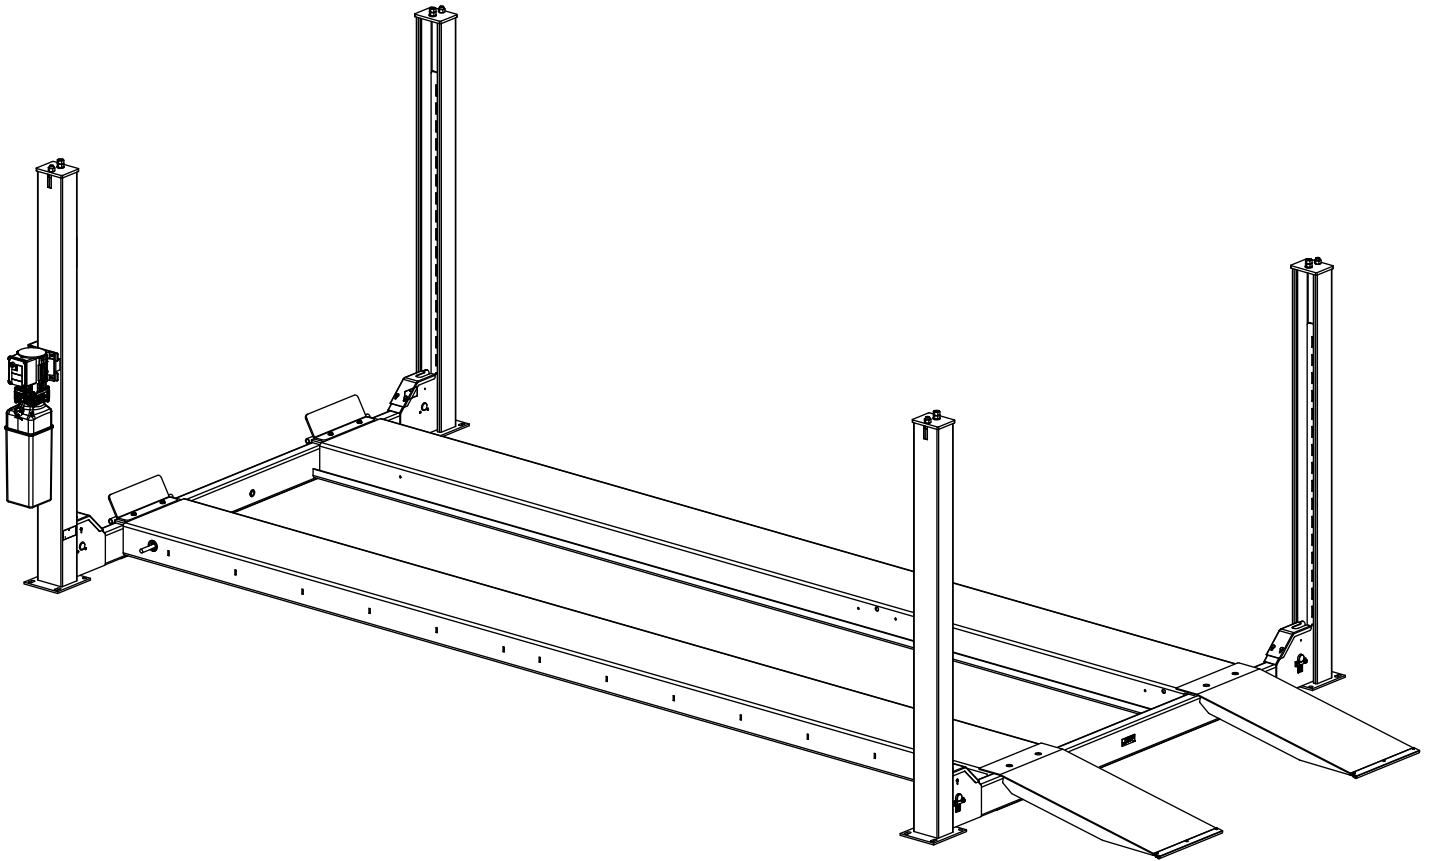

Four Post Surface Mounted Lift
Capacity 14,000 lbs. (6,350 kg.)
(7,000 lbs. (3,175 kg.) per axle)

ITEM	DESCRIPTION	PART NO.	CR14EL
1	R.H. Runway Assembly	S121225Y	S121136Y
2	L.H. Runway Assembly (Includes cylinder, cables and sheaves)	S110430Y	S110404Y
3	M12 x 30 Flg. Whiz-Lock HHCS	B18-12 x 30	
4	5/8" Anchor Bolt	FJ7386	
5	Wheel Stop	FC342Y	
6	M5 x 40 Lg. Cotter Pin	B52-5 x 40	
7	Hinge Pin	FC5989Y	
8	Ramp Chock Assembly	S110441Y	S110405Y
9	Ramp Chock Weld	S110440Y	S121148Y
9a	Extended Ramp	S121300Y	S121300Y
10	Chock Slide	FC626Y	
11	M5 x 20mm Hex Bolt	B23-5 x 20	
12	M5 Hex Flange Lock Nut	B391-5	
13	Wheel Chock	H4P-R3100	
14	Rolling Jack (Not Shown)	RRJ70G	
15	Hydraulic Cylinder	YG18-9100G3	S130243Y
16	Cable Pull Bar	S121162Y	
17	Cable Retainer	S120068Y	
18	M30 x 1.5 Hex Head Nut	B30-30	
19	Front Yoke Weldment	S121125Y	

YOKE END DETAIL			YOKE END DETAIL		
ITEM	DESCRIPTION	PART NO.	ITEM	DESCRIPTION	PART NO.
1	M8 x 12 Cross Recessed Countersunk Screw	B24-8 x 12	14	M9 Snap Ring	B60-9
2	Sheave Pin	FC5981-1Y	15	Slack Cable Roller	FC553-21Y
3	Sheave	FC5977Y	16	Kicker	S121272Y
4	Yoke Sheave Spacer	S130286Y	17	Extension Spring	FC522-25Y
5	Slider	FC622Y	18	M6 Flat Washer	B41-6
6	Nylon Tree Rivet	460440	19	Air Cylinder	S130061
7	Guard	FC5985Y	20	Elbow	FC5224-39
8	Cotter Pin, 4 x 40	B52-4 x 40	21	Clevis	FC5993Y
9	Latch Shaft	FC5901-7Y	22	1/4" -28NF Hex Nut	40622
10	M20 Washer	B41-20	23	Lock Plate	H4P-3006
11	2 x 20 Hairpin Cotter Pin	B52-2 x 20	24	M10 Lock Washer	B40 x 10
12	Clevis Pin	S130287Y	25	M16 Hex Head Cap Screw	B10-10 x 16
13	Latch	FC5986Y			

INTERNAL AIRLINE PARTS		
ITEM NO.	DESCRIPTION	PART NO.
1	Front Recoil Hose	FC147-14
2	Male Elbow	FC147-7
3	Female Bulkhead	FC147-1
4	3/8" Tubing (40ft roll)	FA2230-15
5	Male Run Tee	FC147-3
6	Male Branch Tee	FC147-5
7	Rear Recoil Hose	S130160
8	1/4" Hex Plug	40639