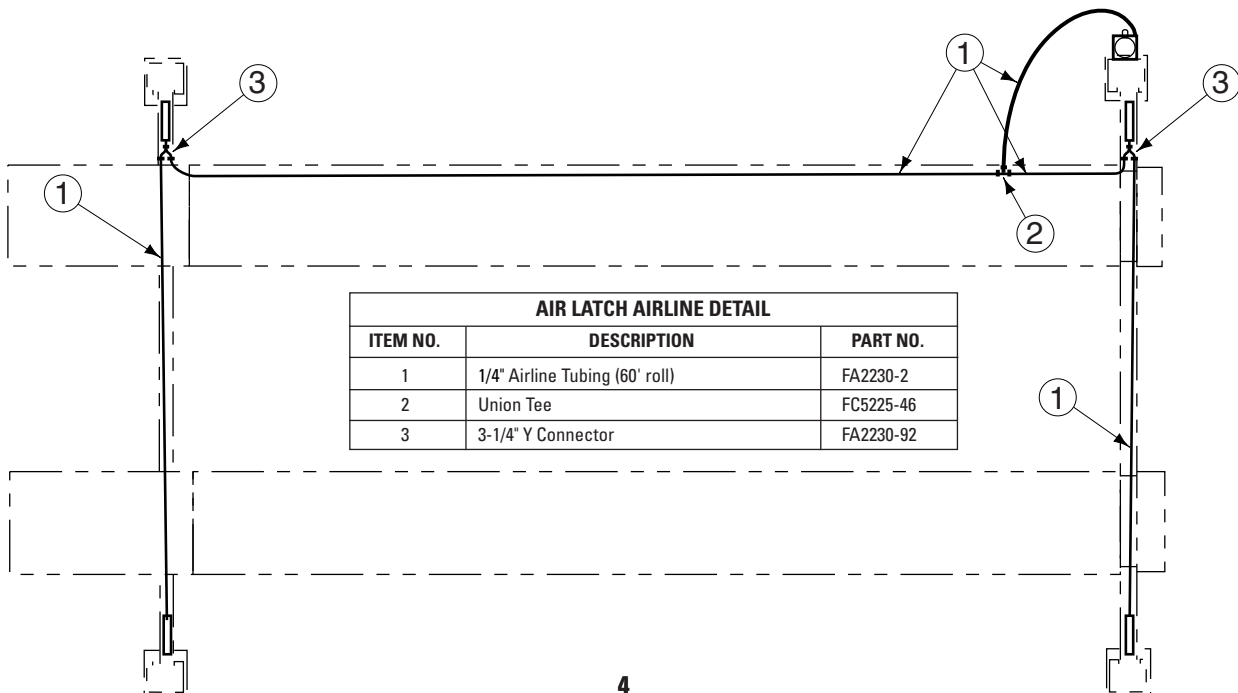

Four Post Surface Mounted Lift
Capacity 14,000 lbs. (6,350 kg.)
(7,000 lbs. (3,175 kg.) per axle)

ITEM	DESCRIPTION	PART NO.	CR14EL
1	R.H. Runway Assembly	S121225Y	S121136Y
2	L.H. Runway Assembly (Includes cylinder, cables and sheaves)	S110430Y	S110404Y
3	M12 x 30 Flg. Whiz-Lock HHCS	B18-12 x 30	
4	5/8" Anchor Bolt	FJ7386	
5	Wheel Stop	FC342Y	
6	M5 x 40 Lg. Cotter Pin	B52-5 x 40	
7	Hinge Pin	FC5989Y	
8	Ramp Chock Assembly	S110441Y	S110405Y
9	Ramp Chock Weld	S110440Y	S121148Y
9a	Extended Ramp	S121300Y	S121300Y
10	Chock Slide	FC626Y	
11	M5 x 20mm Hex Bolt	B23-5 x 20	
12	M5 Hex Flange Lock Nut	B391-5	
13	Wheel Chock	H4P-R3100	
14	Rolling Jack (Not Shown)	RRJ70G	
15	Hydraulic Cylinder	YG18-9100G3	S130243Y
16	Cable Pull Bar	S121162Y	
17	Cable Retainer	S120068Y	
18	M30 x 1.5 Hex Head Nut	B30-30	
19	Front Yoke Weldment	S121125Y	

YOKE END DETAIL			YOKE END DETAIL		
ITEM	DESCRIPTION	PART NO.	ITEM	DESCRIPTION	PART NO.
1	M8 x 12 Cross Recessed Countersunk Screw	B24-8 x 12	14	M9 Snap Ring	B60-9
2	Sheave Pin	FC5981-1Y	15	Slack Cable Roller	FC553-21Y
3	Sheave	FC5977Y	16	Kicker	S121272Y
4	Yoke Sheave Spacer	S130286Y	17	Extension Spring	FC522-25Y
5	Slider	FC622Y	18	M6 Flat Washer	B41-6
6	Nylon Tree Rivet	460440	19	Air Cylinder	S130061
7	Guard	FC5985Y	20	Elbow	FC5224-39
8	Cotter Pin, 4 x 40	B52-4 x 40	21	Clevis	FC5993Y
9	Latch Shaft	FC5901-7Y	22	1/4" -28NF Hex Nut	40622
10	M20 Washer	B41-20	23	Lock Plate	H4P-3006
11	2 x 20 Hairpin Cotter Pin	B52-2 x 20	24	M10 Lock Washer	B40 x 10
12	Clevis Pin	S130287Y	25	M16 Hex Head Cap Screw	B10-10 x 16
13	Latch	FC5986Y			

INTERNAL AIRLINE PARTS		
ITEM NO.	DESCRIPTION	PART NO.
1	Front Recoil Hose	FC147-14
2	Male Elbow	FC147-7
3	Female Bulkhead	FC147-1
4	3/8" Tubing (40ft roll)	FA2230-15
5	Male Run Tee	FC147-3
6	Male Branch Tee	FC147-5
7	Rear Recoil Hose	S130160
8	1/4" Hex Plug	40639