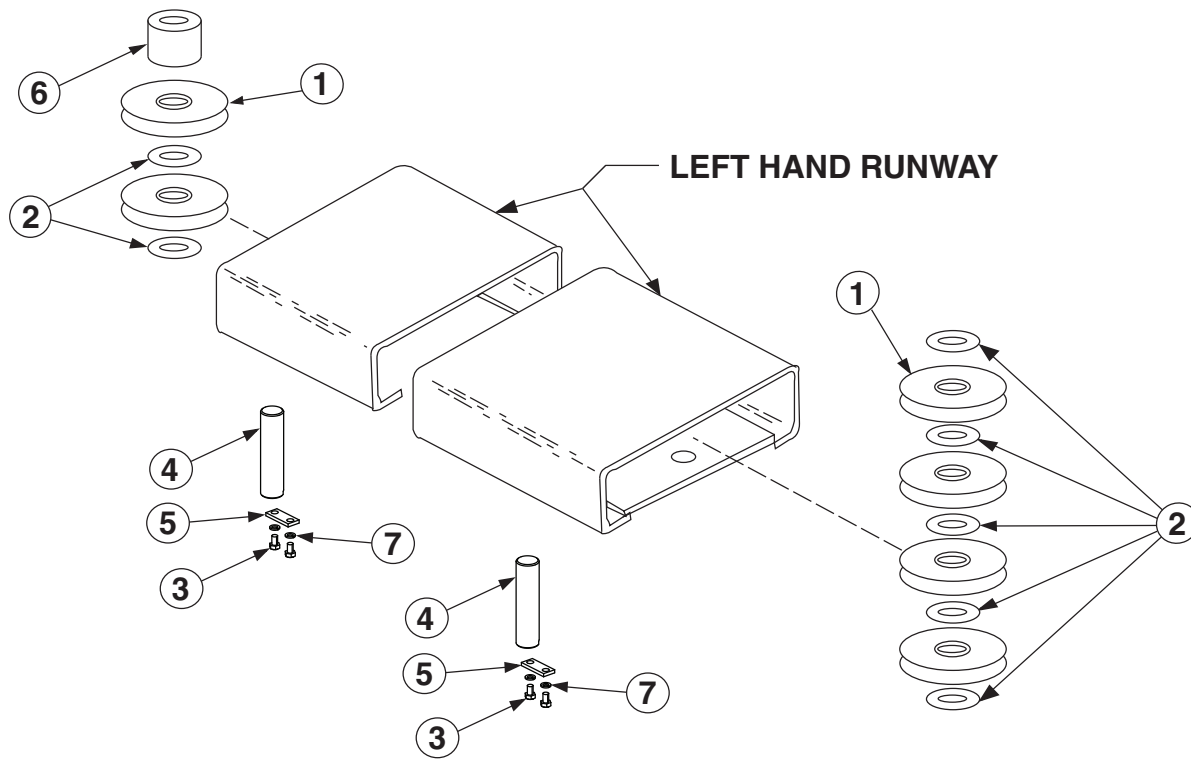

SHEAVE DETAIL		
ITEM NO.	DESCRIPTION	PART NO.
1	Sheave	FC5977Y
2	Plastic Bearing	S130246Y
3	M10 x 16 Hex Head Cap Screw	B10-10 x 16
4	Sheave Pin	FC5983Y
5	Lock Plate	H4P-1020
6	CF Runway Sheave Spacer	S130288Y
7	Washer	B40-10