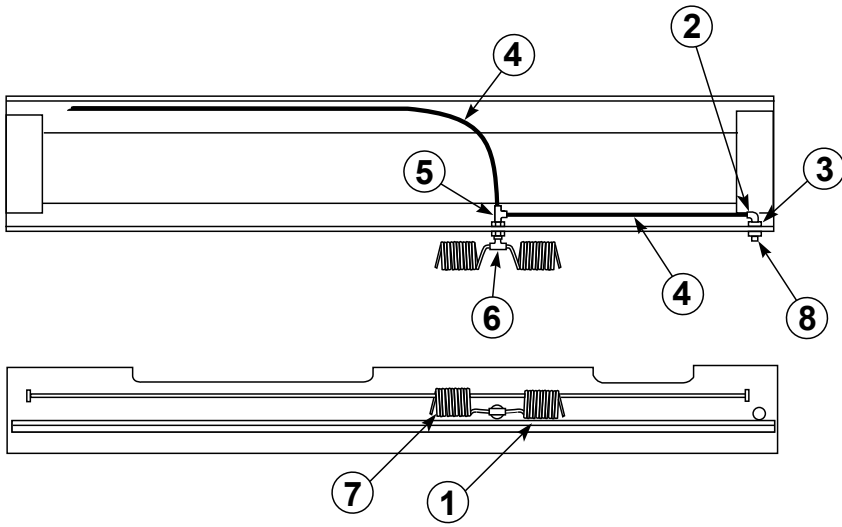

YOKE END DETAIL			YOKE END DETAIL		
ITEM	DESCRIPTION	PART NO.	ITEM	DESCRIPTION	PART NO.
1	M8 x 12 Cross Recessed Countersunk Screw	B24-8 x 12	14	M9 Snap Ring	B60-9
2	Sheave Pin	FC5981-1Y	15	Slack Cable Roller	FC553-21Y
3	Sheave	FC5977Y	16	Kicker	S121272Y
4	Yoke Sheave Spacer	S130286Y	17	Extension Spring	FC522-25Y
5	Slider	FC622Y	18	M6 Flat Washer	B41-6
6	Nylon Tree Rivet	460440	19	Air Cylinder	S130061
7	Guard	FC5985Y	20	Elbow	FC5224-39
8	Cotter Pin, 4 x 40	B52-4 x 40	21	Clevis	FC5993Y
9	Latch Shaft	FC5901-7Y	22	1/4" -28NF Hex Nut	40622
10	M20 Washer	B41-20	23	Lock Plate	H4P-3006
11	2 x 20 Hairpin Cotter Pin	B52-2 x 20	24	M10 Lock Washer	B40 x 10
12	Clevis Pin	S130287Y	25	M16 Hex Head Cap Screw	B10-10 x 16
13	Latch	FC5986Y			

AIR LATCH AIRLINE DETAIL		
ITEM NO.	DESCRIPTION	PART NO.
1	1/4" Airline Tubing (60' roll)	FA2230-2
2	Union Tee	FC5225-46
3	3-1/4" Y Connector	FA2230-92

AIR LOCK RELEASE VALVE DETAIL		
ITEM NO.	DESCRIPTION	PART NO.
1	Ø4mm Flat Washer	B41-4
2	1/4" Tubing	FC2230-2
3	Nameplate	NP280
4	Control Ass'y.	T140073
5	Swivel Elbow	T140074
6	Filter / Muffler	PSV-01
7	Air Lock Handle	T140119
8	Control Bracket 1Ø	S110274Y
	Control Bracket 3Ø	S110286Y
9	M4 x 30 PHMS	B23-4x30
10	M4 Nylon Locknut	B33-4
11	M5 x 15 PHMS 1Ø	40277
	M5 x 50 PHMS 3Ø	41696
12	Nameplate	NP864