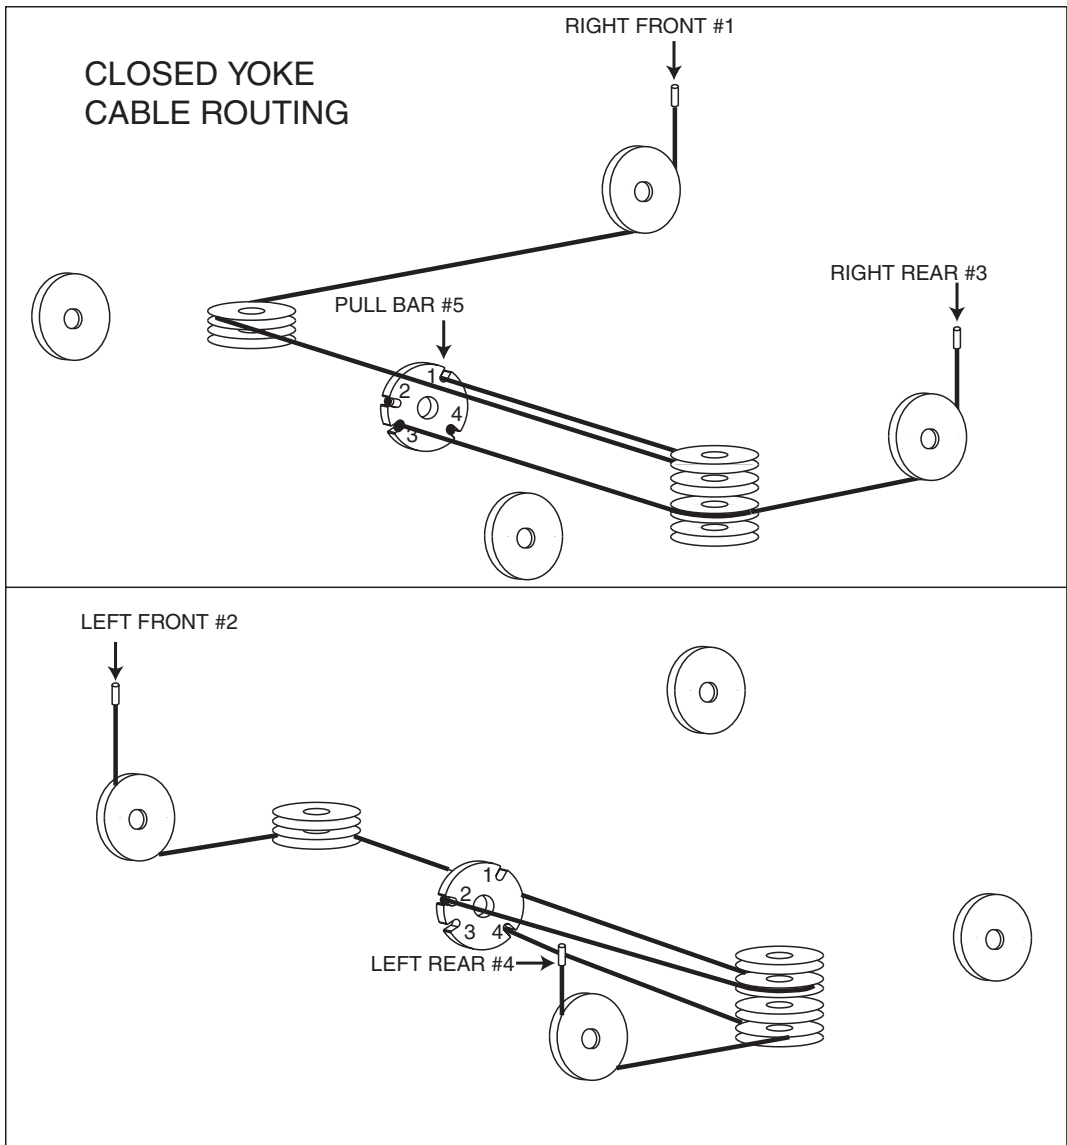

YOKE END DETAIL			YOKE END DETAIL		
ITEM	DESCRIPTION	PART NO.	ITEM	DESCRIPTION	PART NO.
1	M8 x 12 Cross Recessed Countersunk Screw	B24-8 x 12	14	M9 Snap Ring	B60-9
2	Sheave Pin	FC5981-1Y	15	Slack Cable Roller	FC553-21Y
3	Sheave	FC5977Y	16	Kicker	S121272Y
4	Yoke Sheave Spacer	S130286Y	17	Extension Spring	FC522-25Y
5	Slider	FC622Y	18	M6 Flat Washer	B41-6
6	Nylon Tree Rivet	460440	19	Air Cylinder	S130061
7	Guard	FC5985Y	20	Elbow	FC5224-39
8	Cotter Pin, 4 x 40	B52-4 x 40	21	Clevis	FC5993Y
9	Latch Shaft	FC5901-7Y	22	1/4" -28NF Hex Nut	40622
10	M20 Washer	B41-20	23	Lock Plate	H4P-3006
11	2 x 20 Hairpin Cotter Pin	B52-2 x 20	24	M10 Lock Washer	B40 x 10
12	Clevis Pin	S130287Y	25	M16 Hex Head Cap Screw	B10-10 x 16
13	Latch	FC5986Y			

AIR LATCH AIRLINE DETAIL		
ITEM NO.	DESCRIPTION	PART NO.
1	1/4" Airline Tubing (60' roll)	FA2230-2
2	Union Tee	FC5225-46
3	3-1/4" Y Connector	FA2230-92

AIR LOCK RELEASE VALVE DETAIL		
ITEM NO.	DESCRIPTION	PART NO.
1	Ø4mm Flat Washer	B41-4
2	1/4" Tubing	FC2230-2
3	Nameplate	NP280
4	Control Ass'y.	T140073
5	Swivel Elbow	T140074
6	Filter / Muffler	PSV-01
7	Air Lock Handle	T140119
8	Control Bracket 1Ø	S110274Y
	Control Bracket 3Ø	S110286Y
9	M4 x 30 PHMS	B23-4x30
10	M4 Nylon Locknut	B33-4
11	M5 x 15 PHMS 1Ø	40277
	M5 x 50 PHMS 3Ø	41696
12	Nameplate	NP864

INTERNAL AIRLINE PARTS		
ITEM NO.	DESCRIPTION	PART NO.
1	Front Recoil Hose	FC147-14
2	Male Elbow	FC147-7
3	Female Bulkhead	FC147-1
4	3/8" Tubing (40ft roll)	FA2230-15
5	Male Run Tee	FC147-3
6	Male Branch Tee	FC147-5
7	Rear Recoil Hose	S130160
8	1/4" Hex Plug	40639

RETAINER CABLE DETAIL		
ITEM NO.	DESCRIPTION	PART NO.
		L MODEL
1	Guide Pin	H4P-3007
2	M6 x 10mm Cross Recess Pan Head Screw	B23-6x10
3	Ø8mm Star Washer	B49-8
4	M8 Hex Nut	B30-8
5	Front Airline Retainer Cable	S110464Y
	Rear Airline Retainer Cable	S110463Y
6	Recoil Hose	-