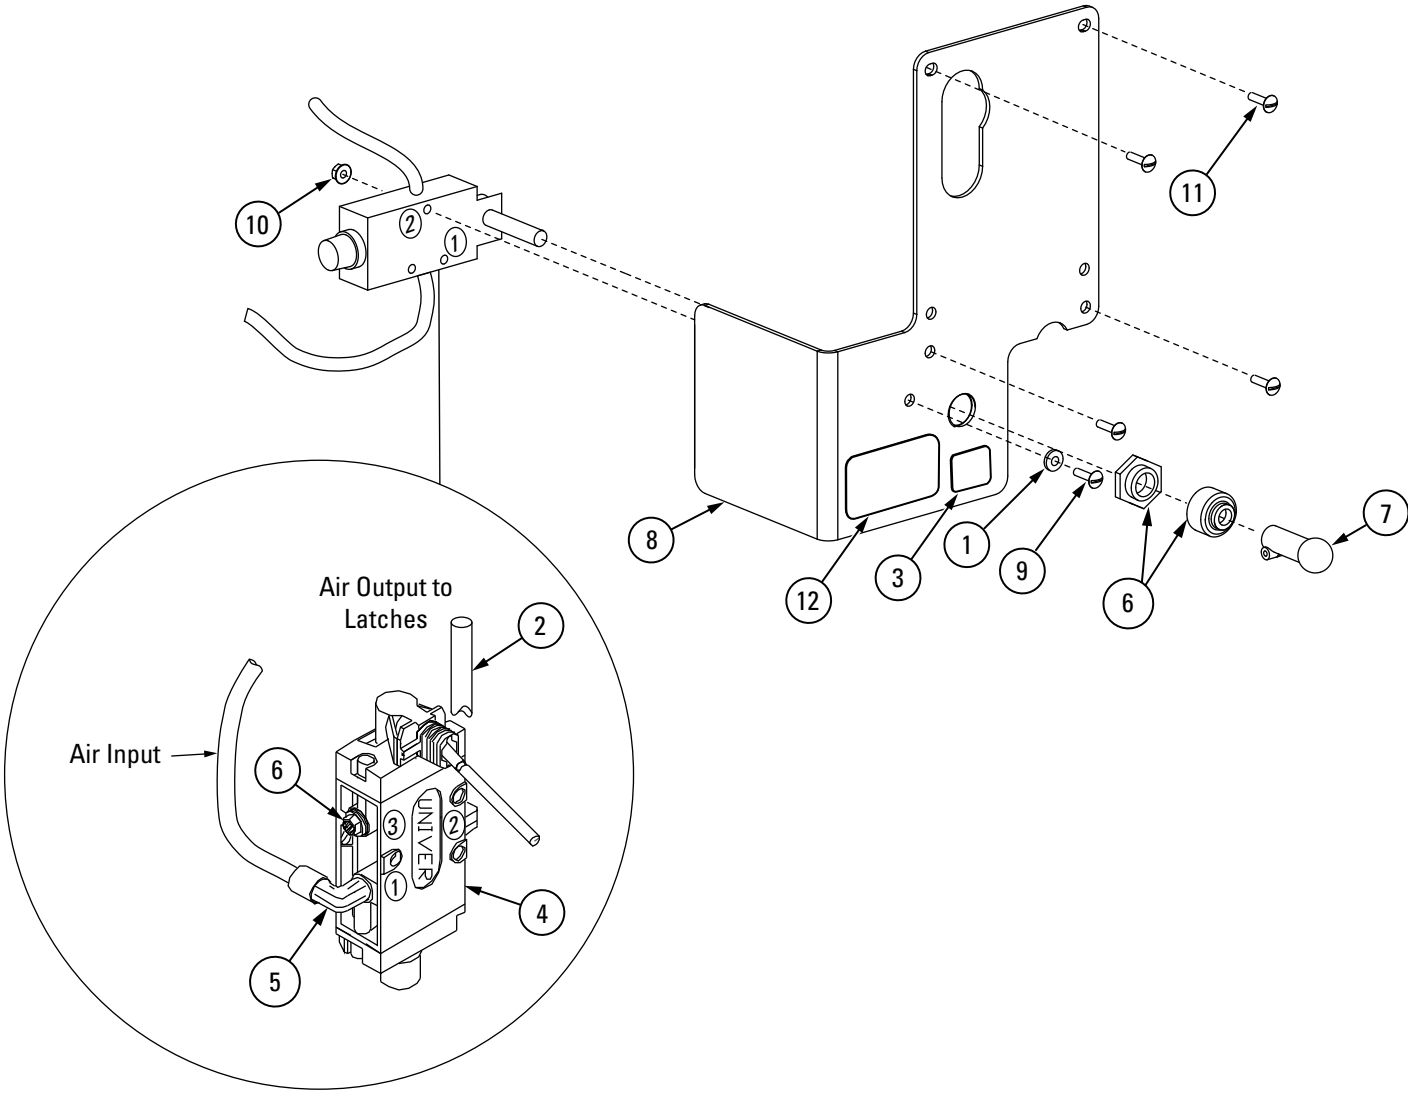

YOKE END DETAIL			YOKE END DETAIL		
ITEM	DESCRIPTION	PART NO.	ITEM	DESCRIPTION	PART NO.
1	M8 x 12 Cross Recessed Countersunk Screw	B24-8 x 12	14	M9 Snap Ring	B60-9
2	Sheave Pin	FC5981-1Y	15	Slack Cable Roller	FC553-21Y
3	Sheave	FC5977Y	16	Kicker	S121272Y
4	Yoke Sheave Spacer	S130286Y	17	Extension Spring	FC522-25Y
5	Slider	FC622Y	18	M6 Flat Washer	B41-6
6	Nylon Tree Rivet	460440	19	Air Cylinder	S130061
7	Guard	FC5985Y	20	Elbow	FC5224-39
8	Cotter Pin, 4 x 40	B52-4 x 40	21	Clevis	FC5993Y
9	Latch Shaft	FC5901-7Y	22	1/4" -28NF Hex Nut	40622
10	M20 Washer	B41-20	23	Lock Plate	H4P-3006
11	2 x 20 Hairpin Cotter Pin	B52-2 x 20	24	M10 Lock Washer	B40 x 10
12	Clevis Pin	S130287Y	25	M16 Hex Head Cap Screw	B10-10 x 16
13	Latch	FC5986Y			

AIR LATCH AIRLINE DETAIL		
ITEM NO.	DESCRIPTION	PART NO.
1	1/4" Airline Tubing (60' roll)	FA2230-2
2	Union Tee	FC5225-46
3	3-1/4" Y Connector	FA2230-92

AIR LOCK RELEASE VALVE DETAIL		
ITEM NO.	DESCRIPTION	PART NO.
1	Ø4mm Flat Washer	B41-4
2	1/4" Tubing	FC2230-2
3	Nameplate	NP280
4	Control Ass'y.	T140073
5	Swivel Elbow	T140074
6	Filter / Muffler	PSV-01
7	Air Lock Handle	T140119
8	Control Bracket 1Ø	S110274Y
	Control Bracket 3Ø	S110286Y
9	M4 x 30 PHMS	B23-4x30
10	M4 Nylon Locknut	B33-4
11	M5 x 15 PHMS 1Ø	40277
	M5 x 50 PHMS 3Ø	41696
12	Nameplate	NP864