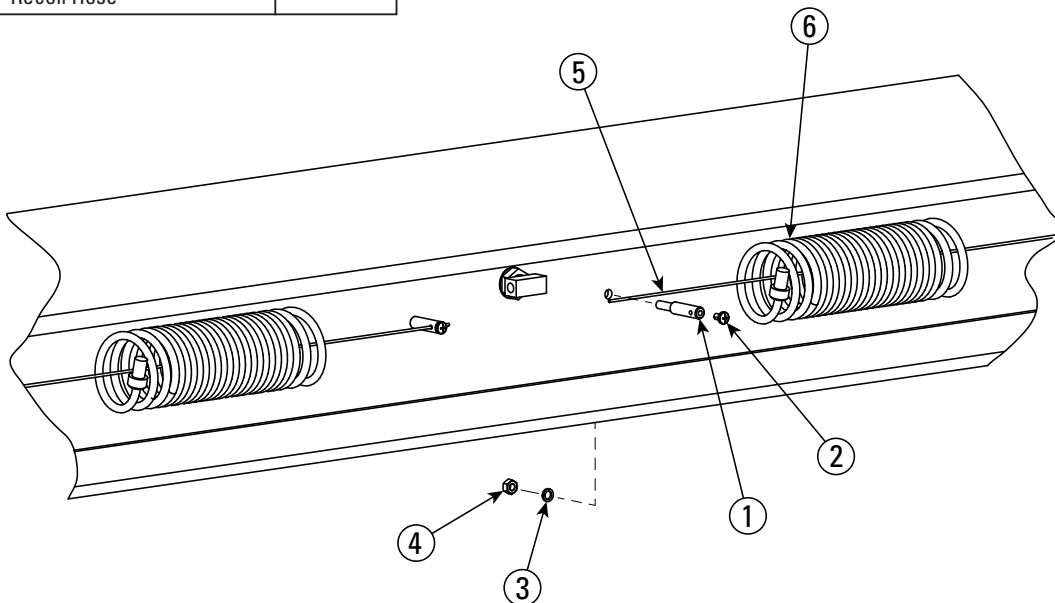

YOKE END DETAIL			YOKE END DETAIL		
ITEM	DESCRIPTION	PART NO.	ITEM	DESCRIPTION	PART NO.
1	M8 x 12 Cross Recessed Countersunk Screw	B24-8 x 12	14	M9 Snap Ring	B60-9
2	Sheave Pin	FC5981-1Y	15	Slack Cable Roller	FC553-21Y
3	Sheave	FC5977Y	16	Kicker	S121272Y
4	Yoke Sheave Spacer	S130286Y	17	Extension Spring	FC522-25Y
5	Slider	FC622Y	18	M6 Flat Washer	B41-6
6	Nylon Tree Rivet	460440	19	Air Cylinder	S130061
7	Guard	FC5985Y	20	Elbow	FC5224-39
8	Cotter Pin, 4 x 40	B52-4 x 40	21	Clevis	FC5993Y
9	Latch Shaft	FC5901-7Y	22	1/4" -28NF Hex Nut	40622
10	M20 Washer	B41-20	23	Lock Plate	H4P-3006
11	2 x 20 Hairpin Cotter Pin	B52-2 x 20	24	M10 Lock Washer	B40 x 10
12	Clevis Pin	S130287Y	25	M16 Hex Head Cap Screw	B10-10 x 16
13	Latch	FC5986Y			

AIR LATCH AIRLINE DETAIL		
ITEM NO.	DESCRIPTION	PART NO.
1	1/4" Airline Tubing (60' roll)	FA2230-2
2	Union Tee	FC5225-46
3	3-1/4" Y Connector	FA2230-92

AIR LOCK RELEASE VALVE DETAIL		
ITEM NO.	DESCRIPTION	PART NO.
1	Ø4mm Flat Washer	B41-4
2	1/4" Tubing	FC2230-2
3	Nameplate	NP280
4	Control Ass'y.	T140073
5	Swivel Elbow	T140074
6	Filter / Muffler	PSV-01
7	Air Lock Handle	T140119
8	Control Bracket 1Ø	S110274Y
	Control Bracket 3Ø	S110286Y
9	M4 x 30 PHMS	B23-4x30
10	M4 Nylon Locknut	B33-4
11	M5 x 15 PHMS 1Ø	40277
	M5 x 50 PHMS 3Ø	41696
12	Nameplate	NP864

INTERNAL AIRLINE PARTS		
ITEM NO.	DESCRIPTION	PART NO.
1	Front Recoil Hose	FC147-14
2	Male Elbow	FC147-7
3	Female Bulkhead	FC147-1
4	3/8" Tubing (40ft roll)	FA2230-15
5	Male Run Tee	FC147-3
6	Male Branch Tee	FC147-5
7	Rear Recoil Hose	S130160
8	1/4" Hex Plug	40639

RETAINER CABLE DETAIL		
ITEM NO.	DESCRIPTION	PART NO.
		L MODEL
1	Guide Pin	H4P-3007
2	M6 x 10mm Cross Recess Pan Head Screw	B23-6x10
3	Ø8mm Star Washer	B49-8
4	M8 Hex Nut	B30-8
5	Front Airline Retainer Cable	S110464Y
	Rear Airline Retainer Cable	S110463Y
6	Recoil Hose	-