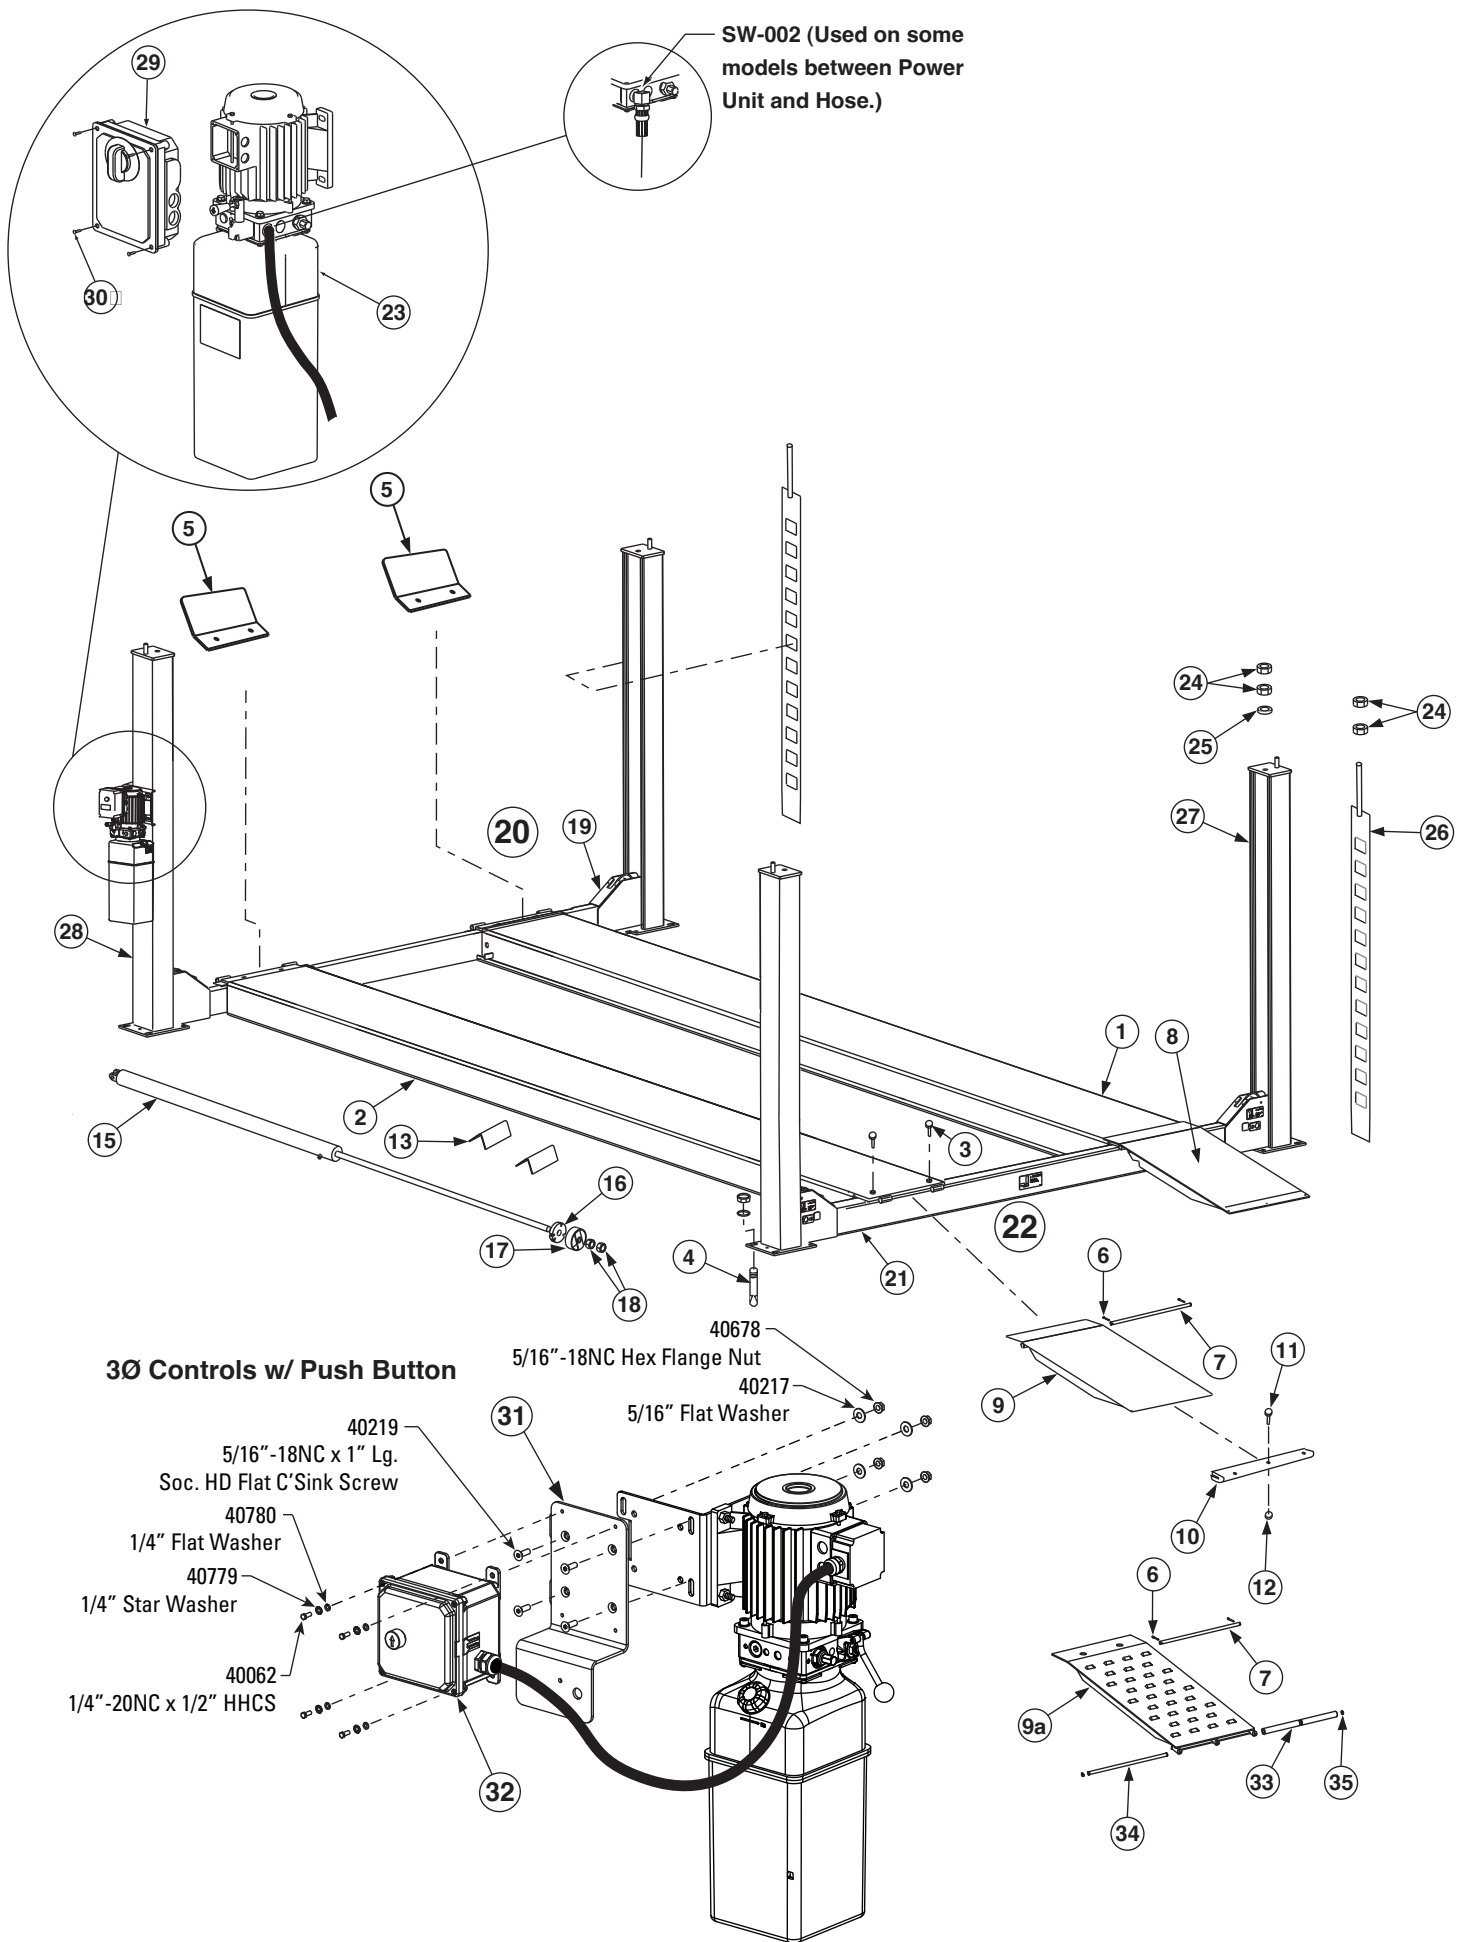

Four Post Surface Mounted Lift
Capacity 14,000 lbs. (6,350 kg.)
(7,000 lbs. (3,175 kg.) per axle)

ITEM	DESCRIPTION	PART NO.	CR14EL
1	R.H. Runway Assembly	S121225Y	S121136Y
2	L.H. Runway Assembly (Includes cylinder, cables and sheaves)	S110430Y	S110404Y
3	M12 x 30 Flg. Whiz-Lock HHCS	B18-12 x 30	
4	5/8" Anchor Bolt	FJ7386	
5	Wheel Stop	FC342Y	
6	M5 x 40 Lg. Cotter Pin	B52-5 x 40	
7	Hinge Pin	FC5989Y	
8	Ramp Chock Assembly	S110441Y	S110405Y
9	Ramp Chock Weld	S110440Y	S121148Y
9a	Extended Ramp	S121300Y	S121300Y
10	Chock Slide	FC626Y	
11	M5 x 20mm Hex Bolt	B23-5 x 20	
12	M5 Hex Flange Lock Nut	B391-5	
13	Wheel Chock	H4P-R3100	
14	Rolling Jack (Not Shown)	RRJ70G	
15	Hydraulic Cylinder	YG18-9100G3	S130243Y
16	Cable Pull Bar	S121162Y	
17	Cable Retainer	S120068Y	
18	M30 x 1.5 Hex Head Nut	B30-30	
19	Front Yoke Weldment	S121125Y	

YOKE END DETAIL			YOKE END DETAIL		
ITEM	DESCRIPTION	PART NO.	ITEM	DESCRIPTION	PART NO.
1	M8 x 12 Cross Recessed Countersunk Screw	B24-8 x 12	14	M9 Snap Ring	B60-9
2	Sheave Pin	FC5981-1Y	15	Slack Cable Roller	FC553-21Y
3	Sheave	FC5977Y	16	Kicker	S121272Y
4	Yoke Sheave Spacer	S130286Y	17	Extension Spring	FC522-25Y
5	Slider	FC622Y	18	M6 Flat Washer	B41-6
6	Nylon Tree Rivet	460440	19	Air Cylinder	S130061
7	Guard	FC5985Y	20	Elbow	FC5224-39
8	Cotter Pin, 4 x 40	B52-4 x 40	21	Clevis	FC5993Y
9	Latch Shaft	FC5901-7Y	22	1/4" -28NF Hex Nut	40622
10	M20 Washer	B41-20	23	Lock Plate	H4P-3006
11	2 x 20 Hairpin Cotter Pin	B52-2 x 20	24	M10 Lock Washer	B40 x 10
12	Clevis Pin	S130287Y	25	M16 Hex Head Cap Screw	B10-10 x 16
13	Latch	FC5986Y			